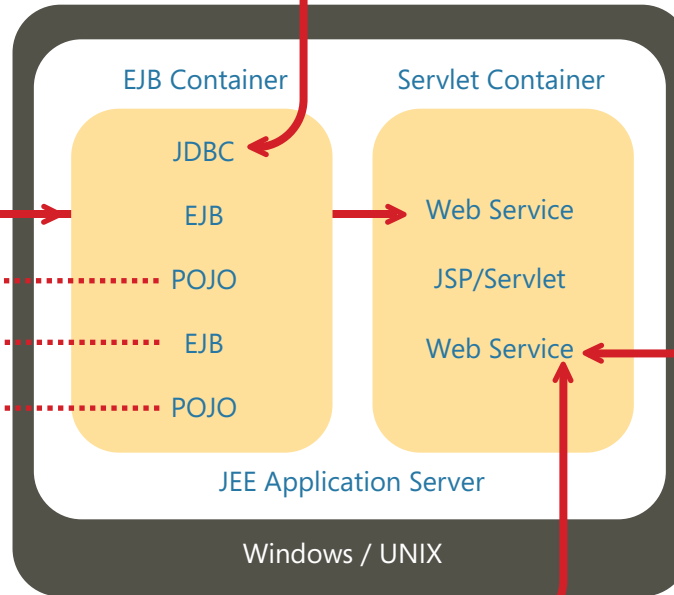

KEY SCENARIOS WITH THE .NET EDGE

Java and .NET Technical Integration

Microsoft® SQL Server™ 2005 **Reporting Services** offers centrally managed security and subscription features and rich report creation capabilities. Users can pull content from various sources and publish customized reports in one of many reporting formats.

With SQL Server 2005 Analysis Services, developers can use a wide variety of industry-standard data mining algorithms to design, create, and visualize data mining models that are constructed from other data sources. By employing these services together, organizations gain a highly effective business intelligence platform.

IIS/Atlas (AJAX)
Microsoft ASP.NET Application
Windows (Server)

SharePoint Site
SharePoint® Application
Web Part
Windows (Server)

With bridging, you can use the .NET Remoting protocol to link existing Web services with .NET callers.